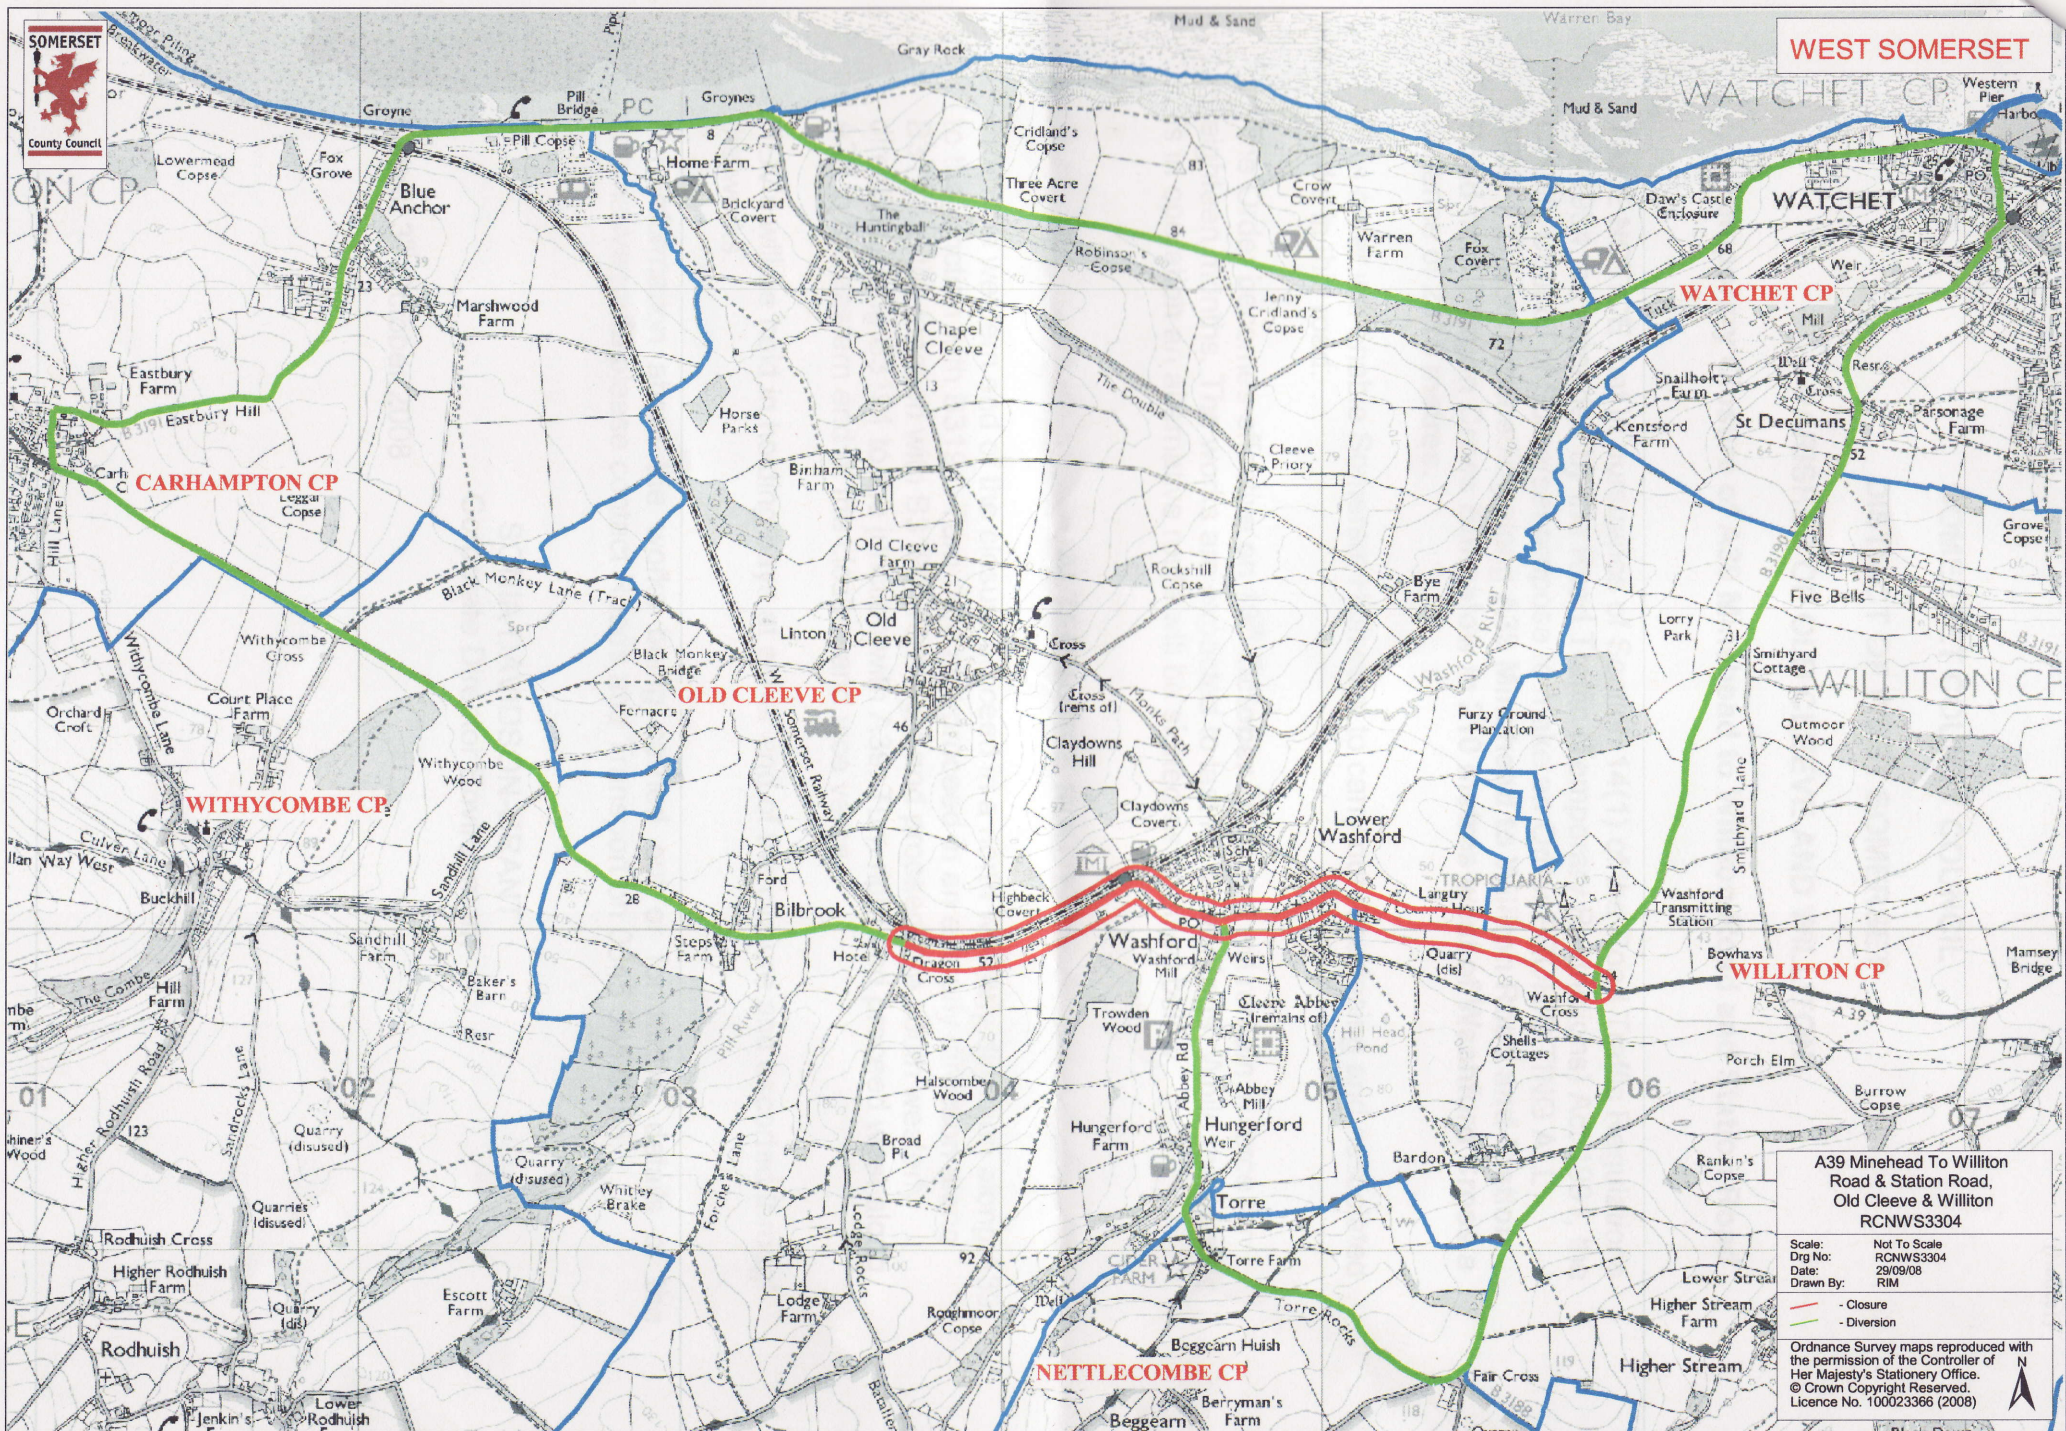

**WEST SOMERSET**

**A39 Minehead To Williton Road & Station Road, Old Cleeve & Williton RCNWS3304**

Scale: Not To Scale  
Drg No: RCNWS3304  
Date: 29/09/08  
Drawn By: RIM

- Closure  
- Diversion

Ordnance Survey maps reproduced with the permission of the Controller of Her Majesty's Stationery Office. © Crown Copyright Reserved. Licence No. 100023366 (2008)